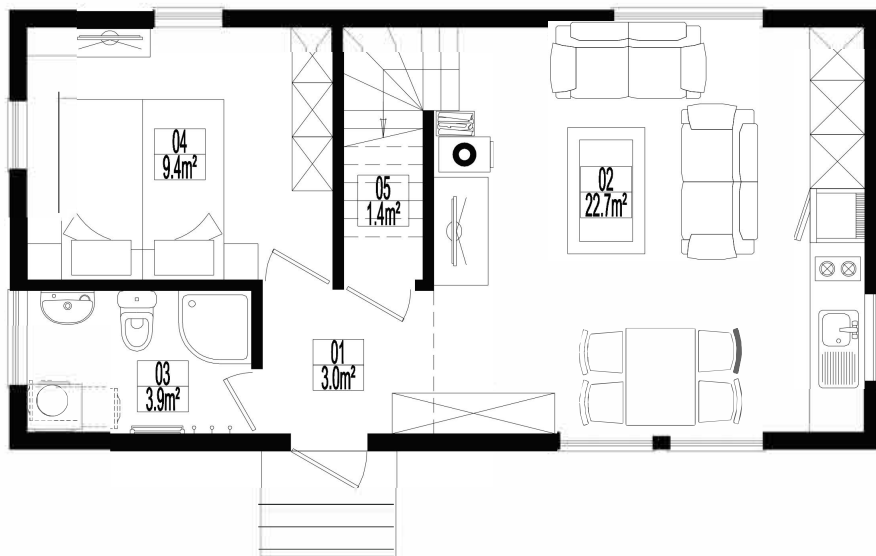

1st floor

Explication of space

No.	Room name	Area
01	Hallway	3.0 m ²
02	Living room and kitchen	22.7 m ²
03	Bathroom	3.9 m ²
04	Bedroom	9.4 m ²
05	Storage	1.4 m ²
	1st floor TOTAL	40.4 m²

2nd floor

Explication of space		
No.	Room name	Area
06	Hallway with closet	7.8 m ²
07	Bedroom	15.5 m ²
08	Bedroom	15.2 m ²
	2nd floor TOTAL	38.5 m²